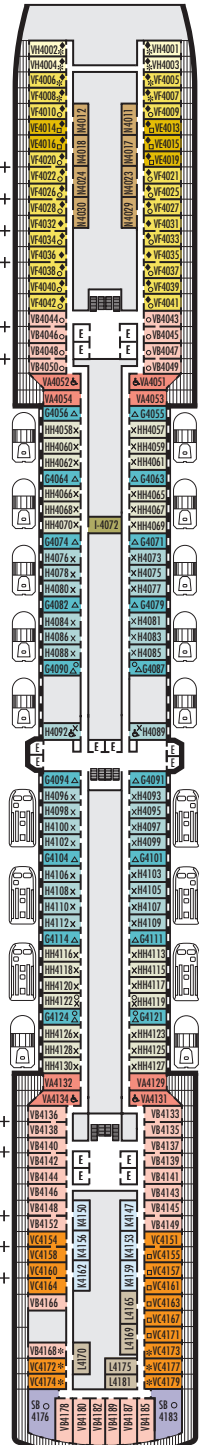

MAIN DECK
Staterooms 1001–1130

LOWER PROMENADE DECK

PROMENADE DECK

UPPER PROMENADE DECK
Staterooms 4001–4189

VERANDAH DECK
Staterooms 5001–5193

UPPER VERANDAH DECK
Staterooms 6001–6181

STATEROOM SYMBOL LEGEND

- Triple (2 lower beds, 1 sofa bed)
- Quad (2 lower beds, 1 sofa bed, 1 upper)
- △ Partial sea view
- × Fully obstructed view
- + Connecting rooms
- * Shower only
- ♠ Single-sink vanity
- ◆ Staterooms have solid steel verandah railings instead of clear-view Plexiglas® railings
- ♿ Suites SA7058 & SA7057 are wheelchair accessible, bathtub and roll-in shower. Suites SY5002 & SY5001 and staterooms VA8119, VA8116, I-8033, VA8026, VA8025, V6052, V6049, VB6002, VB6001, V5140, V5135, V5054, V5051, VA4134, VA4131, H4092, H4089, VA4052, VA4051, D1100, D1099, C1082, C1081, J1074, K1012 & K1011 are wheelchair accessible, roll-in shower only.

SHIP SPECIFICATIONS & FACILITIES

- 2,106 Guests
- 874 Crew
- 86,700 Gross Tons
- 936 Feet Long
- 11 Guest Decks
- Wraparound Promenade Deck
- 8 Restaurants & Cafes
- 8 Entertainment Venues
- 11 Lounges/Bars
- 2 Outdoor Swimming Pools (one with sliding glass roof)
- Spa & Salon
- Fitness Center
- Suite Lounge
- Duty-free Shops
- Library/Internet Cafe
- Onboard Wi-Fi Access
- Casino
- Sport Courts

Important Note: Not all staterooms within each category have the same furniture configuration and/or facilities. Appropriate symbols within the rooms on the deck plans describe differences from the stateroom descriptions below.