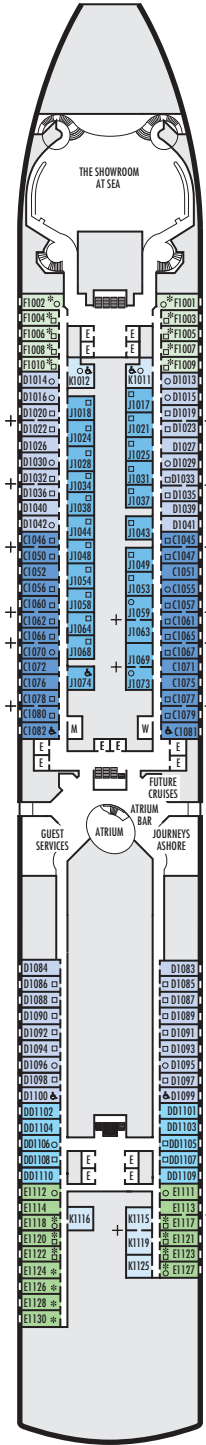

MAIN DECK
Staterooms 1001–1130

LOWER PROMENADE DECK

PROMENADE DECK

UPPER PROMENADE DECK
Staterooms 4001–4189

VERANDAH DECK
Staterooms 5001–5193

UPPER VERANDAH DECK
Staterooms 6001–6181

STATEROOM SYMBOL LEGEND

- Triple (2 lower beds, 1 sofa bed)
- Quad (2 lower beds, 1 sofa bed, 1 upper)
- △ Partial sea view
- × Fully obstructed view
- + Connecting rooms
- * Shower only
- ♠ Single-sink vanity
- ◆ Staterooms have solid steel verandah railings instead of clear-view Plexiglas® railings
- ♿ Suites SA7058 & SA7057 are wheelchair accessible, bathtub and roll-in shower. Suites SY5002 & SY5001 and staterooms VA8119, VA8116, I-8033, VA8026, VA8025, V6052, V6049, VB6002, VB6001, V5140, V5135, V5054, V5051, VA4134, VA4131, H4092, H4089, VA4052, VA4051, D1100, D1099, C1082, C1081, J1074, K1012 & K1011 are wheelchair accessible, roll-in shower only.

SHIP SPECIFICATIONS & FACILITIES

- 2,106 Guests
- 874 Crew
- 86,700 Gross Tons
- 936 Feet Long
- 11 Guest Decks
- Wraparound Promenade Deck
- 8 Restaurants & Cafes
- 8 Entertainment Venues
- 11 Lounges/Bars
- 2 Outdoor Swimming Pools (one with sliding glass roof)
- Spa & Salon
- Fitness Center
- Suite Lounge
- Duty-free Shops
- Library/Internet Cafe
- Onboard Wi-Fi Access
- Casino
- Sport Courts

Important Note: Not all staterooms within each category have the same furniture configuration and/or facilities. Appropriate symbols within the rooms on the deck plans describe differences from the stateroom descriptions below.