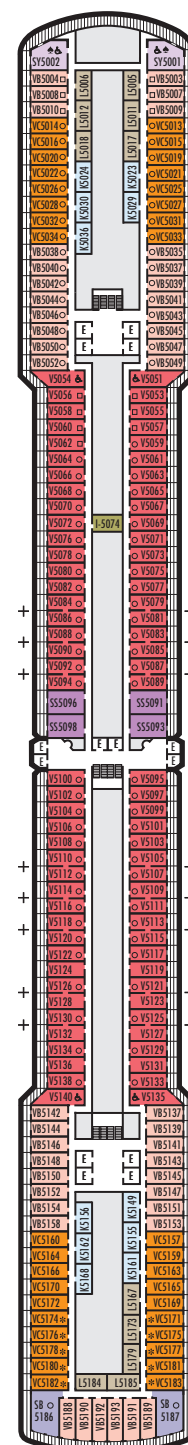

MAIN DECK
Staterooms 1001–1130

LOWER PROMENADE DECK

PROMENADE DECK

UPPER PROMENADE DECK
Staterooms 4001–4189

VERANDAH DECK
Staterooms 5001–5193

UPPER VERANDAH DECK
Staterooms 6001–6181

STATEROOM SYMBOL LEGEND

- Triple (2 lower beds, 1 sofa bed)
- Quad (2 lower beds, 1 sofa bed, 1 upper)
- △ Partial sea view
- × Fully obstructed view
- + Connecting rooms
- * Shower only
- ♠ Single-sink vanity
- ◆ Staterooms have solid steel verandah railings instead of clear-view Plexiglas® railings
- ♿ Suites SA7058 & SA7057 are wheelchair accessible, bathtub and roll-in shower. Suites SY5002 & SY5001 and staterooms VA8119, VA8116, I-8033, VA8026, VA8025, V6052, V6049, VB6002, VB6001, V5140, V5135, V5054, V5051, VA4134, VA4131, H4092, H4089, VA4052, VA4051, D1100, D1099, C1082, C1081, J1074, K1012 & K1011 are wheelchair accessible, roll-in shower only.

SHIP SPECIFICATIONS & FACILITIES

- 2,106 Guests
- 874 Crew
- 86,700 Gross Tons
- 936 Feet Long
- 11 Guest Decks
- Wraparound Promenade Deck
- 8 Restaurants & Cafes
- 8 Entertainment Venues
- 11 Lounges/Bars
- 2 Outdoor Swimming Pools (one with sliding glass roof)
- Spa & Salon
- Fitness Center
- Suite Lounge
- Duty-free Shops
- Library/Internet Cafe
- Onboard Wi-Fi Access
- Casino
- Sport Courts

MS NIEUW AMSTERDAM

DECK PLANS & STATEROOMS

The deck plans are color-coded by category of stateroom, and the category letter precedes the stateroom number in each room. All staterooms are equipped with interactive LED television with On Demand movies, programming and multichannel music; mini-bar; mini-safe; data port; telephone.