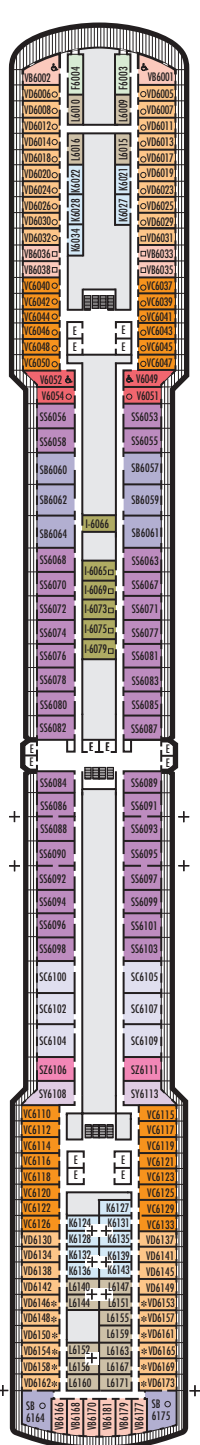

MAIN DECK
Staterooms 1001–1130

LOWER PROMENADE DECK

PROMENADE DECK

UPPER PROMENADE DECK
Staterooms 4001–4189

VERANDAH DECK
Staterooms 5001–5193

UPPER VERANDAH DECK
Staterooms 6001–6181

STATEROOM SYMBOL LEGEND

- Triple (2 lower beds, 1 sofa bed)
- Quad (2 lower beds, 1 sofa bed, 1 upper)
- △ Partial sea view
- × Fully obstructed view
- + Connecting rooms
- * Shower only
- ♠ Single-sink vanity
- ◆ Staterooms have solid steel verandah railings instead of clear-view Plexiglas® railings
- ♿ Suites SA7058 & SA7057 are wheelchair accessible, bathtub and roll-in shower. Suites SY5002 & SY5001 and staterooms VA8119, VA8116, I-8033, VA8026, VA8025, V6052, V6049, VB6002, VB6001, V5140, V5135, V5054, V5051, VA4134, VA4131, H4092, H4089, VA4052, VA4051, D1100, D1099, C1082, C1081, J1074, K1012 & K1011 are wheelchair accessible, roll-in shower only.

SHIP SPECIFICATIONS & FACILITIES

- 2,106 Guests
- 874 Crew
- 86,700 Gross Tons
- 936 Feet Long
- 11 Guest Decks
- Wraparound Promenade Deck
- 8 Restaurants & Cafes
- 8 Entertainment Venues
- 11 Lounges/Bars
- 2 Outdoor Swimming Pools (one with sliding glass roof)
- Spa & Salon
- Fitness Center
- Suite Lounge
- Duty-free Shops
- Library/Internet Cafe
- Onboard Wi-Fi Access
- Casino
- Sport Courts

Important Note: Not all staterooms within each category have the same furniture configuration and/or facilities. Appropriate symbols within the rooms on the deck plans describe differences from the stateroom descriptions below.