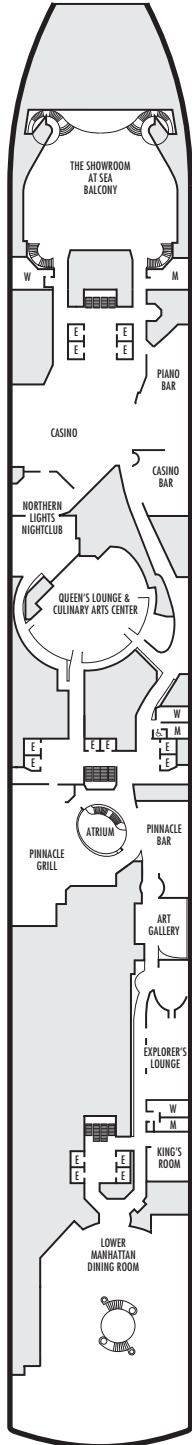

MAIN DECK
Staterooms 1001–1130

LOWER PROMENADE DECK

PROMENADE DECK

UPPER PROMENADE DECK
Staterooms 4001–4189

VERANDAH DECK
Staterooms 5001–5193

UPPER VERANDAH DECK
Staterooms 6001–6181

STATEROOM SYMBOL LEGEND

- Triple (2 lower beds, 1 sofa bed)
- Quad (2 lower beds, 1 sofa bed, 1 upper)
- △ Partial sea view
- × Fully obstructed view
- + Connecting rooms
- * Shower only
- ♠ Single-sink vanity
- ◆ Staterooms have solid steel verandah railings instead of clear-view Plexiglas® railings
- ♿ Suites SA7058 & SA7057 are wheelchair accessible, bathtub and roll-in shower. Suites SY5002 & SY5001 and staterooms VA8119, VA8116, I-8033, VA8026, VA8025, V6052, V6049, VB6002, VB6001, V5140, V5135, V5054, V5051, VA4134, VA4131, H4092, H4089, VA4052, VA4051, D1100, D1099, C1082, C1081, J1074, K1012 & K1011 are wheelchair accessible, roll-in shower only.

SHIP SPECIFICATIONS & FACILITIES

- 2,106 Guests
- 874 Crew
- 86,700 Gross Tons
- 936 Feet Long
- 11 Guest Decks
- Wraparound Promenade Deck
- 8 Restaurants & Cafes
- 8 Entertainment Venues
- 11 Lounges/Bars
- 2 Outdoor Swimming Pools (one with sliding glass roof)
- Spa & Salon
- Fitness Center
- Suite Lounge
- Duty-free Shops
- Library/Internet Cafe
- Onboard Wi-Fi Access
- Casino
- Sport Courts

MS NIEUW AMSTERDAM

DECK PLANS & STATEROOMS

The deck plans are color-coded by category of stateroom, and the category letter precedes the stateroom number in each room. All staterooms are equipped with interactive LED television with On Demand movies, programming and multichannel music; mini-bar; mini-safe; data port; telephone.