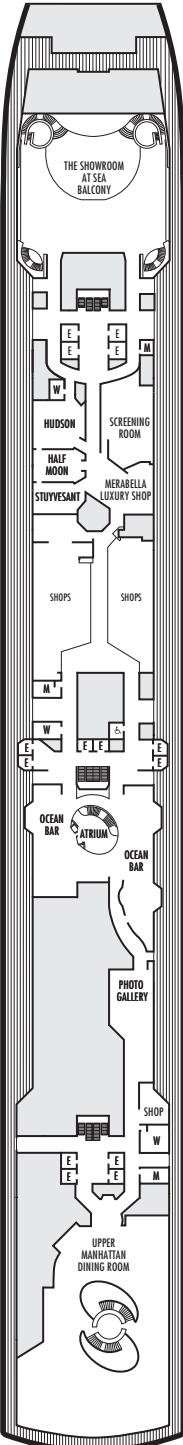

MAIN DECK
Staterooms 1001–1130

LOWER PROMENADE DECK

PROMENADE DECK

UPPER PROMENADE DECK
Staterooms 4001–4189

VERANDAH DECK
Staterooms 5001–5193

UPPER VERANDAH DECK
Staterooms 6001–6181

STATEROOM SYMBOL LEGEND

- Triple (2 lower beds, 1 sofa bed)
- Quad (2 lower beds, 1 sofa bed, 1 upper)
- △ Partial sea view
- × Fully obstructed view
- + Connecting rooms
- * Shower only
- ♠ Single-sink vanity
- ◆ Staterooms have solid steel verandah railings instead of clear-view Plexiglas® railings
- ♿ Suites SA7058 & SA7057 are wheelchair accessible, bathtub and roll-in shower. Suites SY5002 & SY5001 and staterooms VA8119, VA8116, I-8033, VA8026, VA8025, V6052, V6049, VB6002, VB6001, V5140, V5135, V5054, V5051, VA4134, VA4131, H4092, H4089, VA4052, VA4051, D1100, D1099, C1082, C1081, J1074, K1012 & K1011 are wheelchair accessible, roll-in shower only.

SHIP SPECIFICATIONS & FACILITIES

- 2,106 Guests
- 874 Crew
- 86,700 Gross Tons
- 936 Feet Long
- 11 Guest Decks
- Wraparound Promenade Deck
- 8 Restaurants & Cafes
- 8 Entertainment Venues
- 11 Lounges/Bars
- 2 Outdoor Swimming Pools (one with sliding glass roof)
- Spa & Salon
- Fitness Center
- Suite Lounge
- Duty-free Shops
- Library/Internet Cafe
- Onboard Wi-Fi Access
- Casino
- Sport Courts

Important Note: Not all staterooms within each category have the same furniture configuration and/or facilities. Appropriate symbols within the rooms on the deck plans describe differences from the stateroom descriptions below.