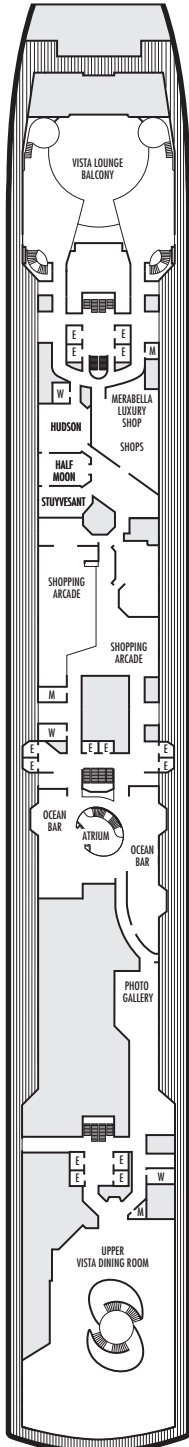

**MAIN DECK**  
Staterooms 1001–1127

**LOWER PROMENADE DECK**

**PROMENADE DECK**

**UPPER PROMENADE DECK**  
Staterooms 4001–4185

**VERANDAH DECK**  
Staterooms 5001–5191

**UPPER VERANDAH DECK**  
Staterooms 6001–6177

**STATEROOM SYMBOL LEGEND**

- Triple (2 lower beds, 1 sofa bed)
- Quad (2 lower beds, 1 sofa bed, 1 upper)
- △ Partial sea view
- × Fully obstructed view
- ⊕ Connecting rooms
- \* Shower only
- ♠ Single-sink vanity

- ◆ Staterooms have solid steel verandah railings instead of clear-view Plexiglas® railings
- ♿ Suites SY8068, SC6175, SC6164, SY5002 & SY5001 are wheelchair accessible, bathtub and roll-in shower. Suite SS6108 and staterooms I-8037, VA8032, VA8031, VA6049, VB6004, VB6003, VA5140, VA5137, VA5054, VA5051, VA4132, VA4131, H4090, H4089, VA4052, VA4051, D1100, C1082, C1081, J1074, K1012 & K1011 are wheelchair accessible, roll-in shower only.