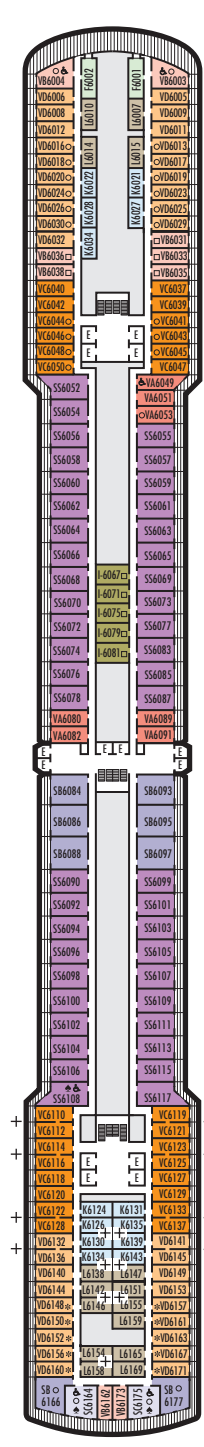

**MAIN DECK**  
Staterooms 1001–1127

**LOWER PROMENADE DECK**

**PROMENADE DECK**

**UPPER PROMENADE DECK**  
Staterooms 4001–4185

**VERANDAH DECK**  
Staterooms 5001–5191

**UPPER VERANDAH DECK**  
Staterooms 6001–6177

**STATEROOM SYMBOL LEGEND**

- Triple (2 lower beds, 1 sofa bed)
- Quad (2 lower beds, 1 sofa bed, 1 upper)
- △ Partial sea view
- × Fully obstructed view
- ⊕ Connecting rooms
- \* Shower only
- ♠ Single-sink vanity

- ◆ Staterooms have solid steel verandah railings instead of clear-view Plexiglas® railings
- ♿ Suites SY8068, SC6175, SC6164, SY5002 & SY5001 are wheelchair accessible, bathtub and roll-in shower. Suite SS6108 and staterooms I-8037, VA8032, VA8031, VA6049, VB6004, VB6003, VA5140, VA5137, VA5054, VA5051, VA4132, VA4131, H4090, H4089, VA4052, VA4051, D1100, C1082, C1081, J1074, K1012 & K1011 are wheelchair accessible, roll-in shower only.

**SHIP SPECIFICATIONS & FACILITIES**

- 1,916 Guests
- 810 Crew
- 82,348 Gross Tons
- 936 Feet Long
- 11 Guest Decks
- Wraparound Promenade Deck
- 6 Restaurants & Cafes
- 7 Entertainment Venues
- 10 Lounges/Bars
- 2 Outdoor Swimming Pools (one with sliding glass roof)
- Spa & Salon
- Fitness Center
- Suite Lounge
- Duty-free Shops
- Library/Internet Cafe
- Onboard Wi-Fi Access
- Casino
- Sport Courts