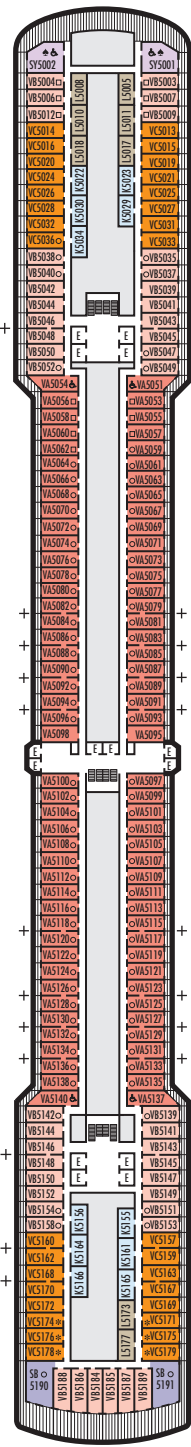

**MAIN DECK**  
Staterooms 1001–1127

**LOWER PROMENADE DECK**

**PROMENADE DECK**

**UPPER PROMENADE DECK**  
Staterooms 4001–4185

**VERANDAH DECK**  
Staterooms 5001–5191

**UPPER VERANDAH DECK**  
Staterooms 6001–6177

**STATEROOM SYMBOL LEGEND**

- Triple (2 lower beds, 1 sofa bed)
- Quad (2 lower beds, 1 sofa bed, 1 upper)
- △ Partial sea view
- × Fully obstructed view
- ⊕ Connecting rooms
- \* Shower only
- ♠ Single-sink vanity

- ◆ Staterooms have solid steel verandah railings instead of clear-view Plexiglas® railings
- ♿ Suites SY8068, SC6175, SC6164, SY5002 & SY5001 are wheelchair accessible, bathtub and roll-in shower. Suite SS6108 and staterooms I-8037, VA8032, VA8031, VA6049, VB6004, VB6003, VA5140, VA5137, VA5054, VA5051, VA4132, VA4131, H4090, H4089, VA4052, VA4051, D1100, C1082, C1081, J1074, K1012 & K1011 are wheelchair accessible, roll-in shower only.

**SHIP SPECIFICATIONS & FACILITIES**

- 1,916 Guests
- 810 Crew
- 82,348 Gross Tons
- 936 Feet Long
- 11 Guest Decks
- Wraparound Promenade Deck
- 6 Restaurants & Cafes
- 7 Entertainment Venues
- 10 Lounges/Bars
- 2 Outdoor Swimming Pools (one with sliding glass roof)
- Spa & Salon
- Fitness Center
- Suite Lounge
- Duty-free Shops
- Library/Internet Cafe
- Onboard Wi-Fi Access
- Casino
- Sport Courts