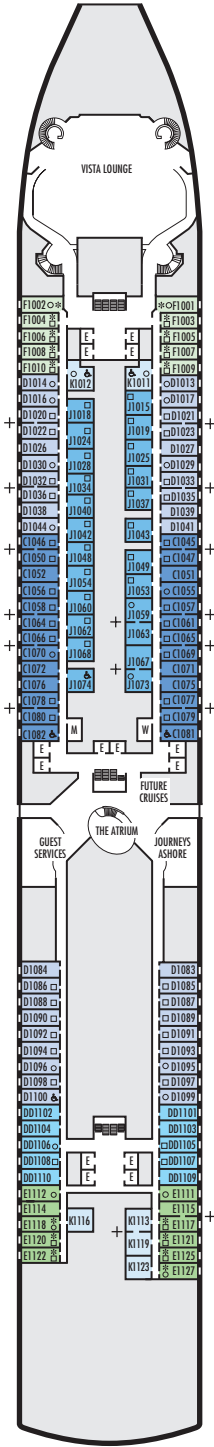

**MAIN DECK**  
Staterooms 1001–1127

**LOWER PROMENADE DECK**

**PROMENADE DECK**

**UPPER PROMENADE DECK**  
Staterooms 4001–4185

**VERANDAH DECK**  
Staterooms 5001–5191

**UPPER VERANDAH DECK**  
Staterooms 6001–6177

**STATEROOM SYMBOL LEGEND**

- Triple (2 lower beds, 1 sofa bed)
- Quad (2 lower beds, 1 sofa bed, 1 upper)
- △ Partial sea view
- × Fully obstructed view
- ⊕ Connecting rooms
- \* Shower only
- ♠ Single-sink vanity

- ◆ Staterooms have solid steel verandah railings instead of clear-view Plexiglas® railings
- ♿ Suites SY8068, SC6175, SC6164, SY5002 & SY5001 are wheelchair accessible, bathtub and roll-in shower. Suite SS6108 and staterooms I-8037, VA8032, VA8031, VA6049, VB6004, VB6003, VA5140, VA5137, VA5054, VA5051, VA4132, VA4131, H4090, H4089, VA4052, VA4051, D1100, C1082, C1081, J1074, K1012 & K1011 are wheelchair accessible, roll-in shower only.

**SHIP SPECIFICATIONS & FACILITIES**

- 1,916 Guests
- 810 Crew
- 82,348 Gross Tons
- 936 Feet Long
- 11 Guest Decks
- Wraparound Promenade Deck
- 6 Restaurants & Cafes
- 7 Entertainment Venues
- 10 Lounges/Bars
- 2 Outdoor Swimming Pools (one with sliding glass roof)
- Spa & Salon
- Fitness Center
- Suite Lounge
- Duty-free Shops
- Library/Internet Cafe
- Onboard Wi-Fi Access
- Casino
- Sport Courts