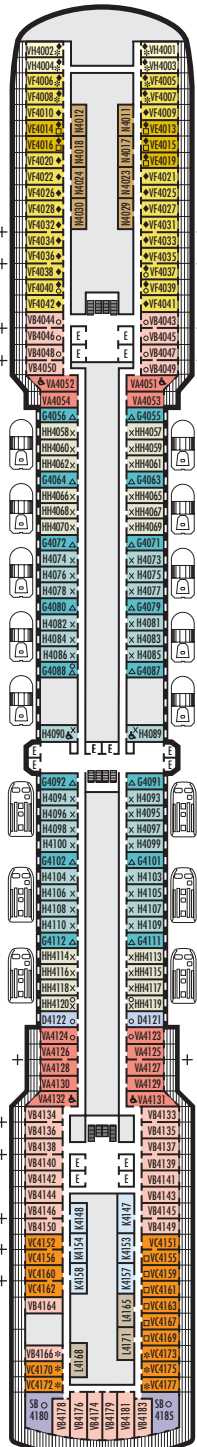

**MAIN DECK**  
Staterooms 1001–1127

**LOWER PROMENADE DECK**

**PROMENADE DECK**

**UPPER PROMENADE DECK**  
Staterooms 4001–4185

**VERANDAH DECK**  
Staterooms 5001–5191

**UPPER VERANDAH DECK**  
Staterooms 6001–6177

**STATEROOM SYMBOL LEGEND**

- Triple (2 lower beds, 1 sofa bed)
- Quad (2 lower beds, 1 sofa bed, 1 upper)
- △ Partial sea view
- × Fully obstructed view
- ⊕ Connecting rooms
- \* Shower only
- ♠ Single-sink vanity

- ◆ Staterooms have solid steel verandah railings instead of clear-view Plexiglas® railings
- ♿ Suites SY8068, SC6175, SC6164, SY5002 & SY5001 are wheelchair accessible, bathtub and roll-in shower. Suite SS6108 and staterooms I-8037, VA8032, VA8031, VA6049, VB6004, VB6003, VA5140, VA5137, VA5054, VA5051, VA4132, VA4131, H4090, H4089, VA4052, VA4051, D1100, C1082, C1081, J1074, K1012 & K1011 are wheelchair accessible, roll-in shower only.

**SHIP SPECIFICATIONS & FACILITIES**

- 1,916 Guests
- 810 Crew
- 82,348 Gross Tons
- 936 Feet Long
- 11 Guest Decks
- Wraparound Promenade Deck
- 6 Restaurants & Cafes
- 7 Entertainment Venues
- 10 Lounges/Bars
- 2 Outdoor Swimming Pools (one with sliding glass roof)
- Spa & Salon
- Fitness Center
- Suite Lounge
- Duty-free Shops
- Library/Internet Cafe
- Onboard Wi-Fi Access
- Casino
- Sport Courts