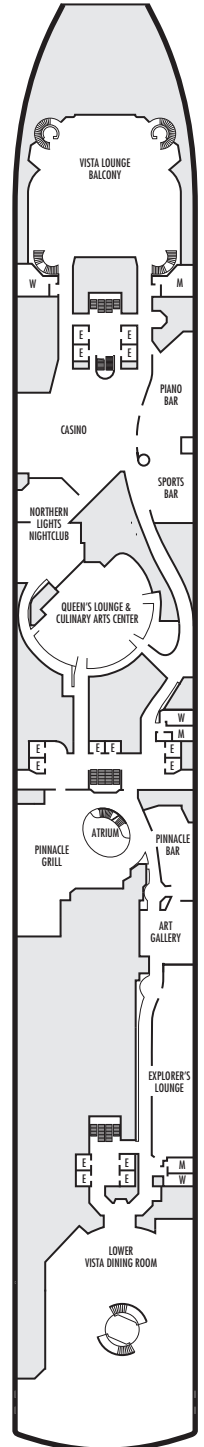

**MAIN DECK**  
Staterooms 1001–1127

**LOWER PROMENADE DECK**

**PROMENADE DECK**

**UPPER PROMENADE DECK**  
Staterooms 4001–4185

**VERANDAH DECK**  
Staterooms 5001–5191

**UPPER VERANDAH DECK**  
Staterooms 6001–6177

**STATEROOM SYMBOL LEGEND**

- Triple (2 lower beds, 1 sofa bed)
- Quad (2 lower beds, 1 sofa bed, 1 upper)
- △ Partial sea view
- × Fully obstructed view
- ⊕ Connecting rooms
- \* Shower only
- ♠ Single-sink vanity

- ◆ Staterooms have solid steel verandah railings instead of clear-view Plexiglas® railings
- ♿ Suites SY8068, SC6175, SC6164, SY5002 & SY5001 are wheelchair accessible, bathtub and roll-in shower. Suite SS6108 and staterooms I-8037, VA8032, VA8031, VA6049, VB6004, VB6003, VA5140, VA5137, VA5054, VA5051, VA4132, VA4131, H4090, H4089, VA4052, VA4051, D1100, C1082, C1081, J1074, K1012 & K1011 are wheelchair accessible, roll-in shower only.