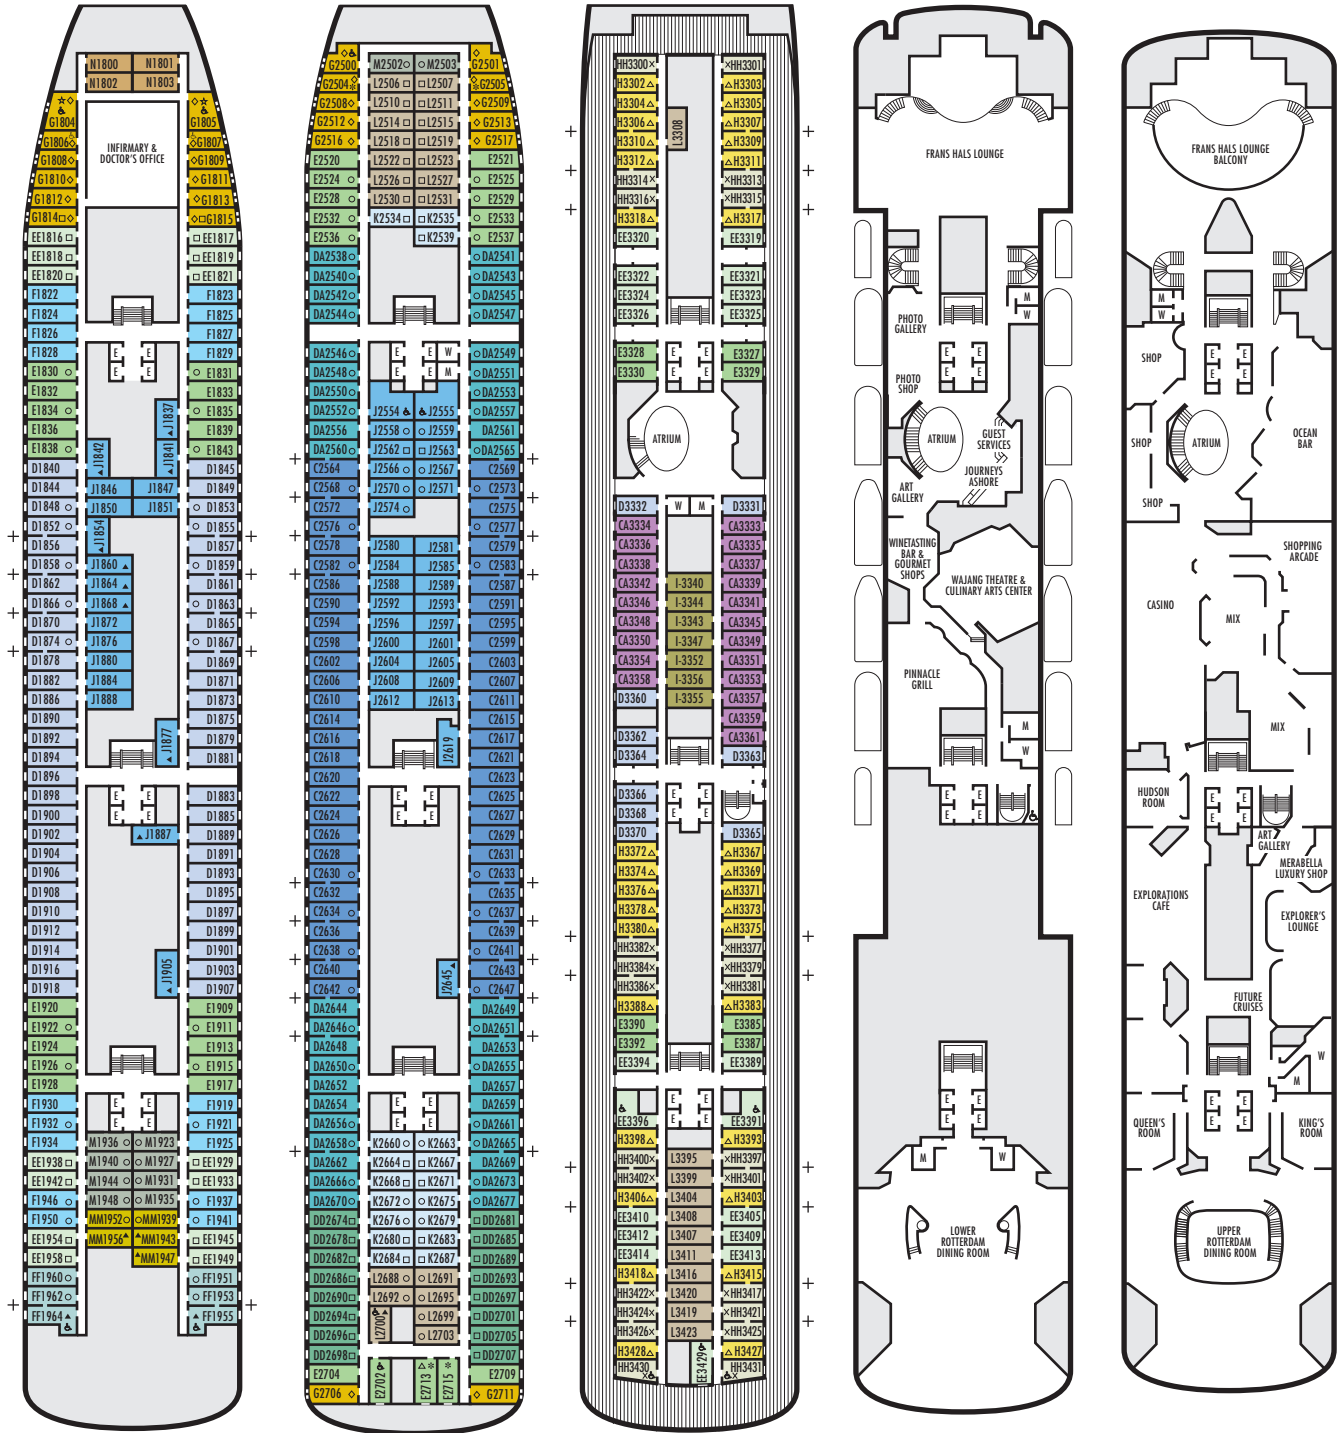

DOLPHIN DECK
Staterooms 1800–1964

MAIN DECK
Staterooms 2500–2715

LOWER PROMENADE DECK
Staterooms 3300–3431

PROMENADE DECK

UPPER PROMENADE DECK

STATEROOM SYMBOL LEGEND

- * Shower only
- Bath tub & shower
- ▲ 2 lower beds or converts to 1 queen-size
- Triple (2 lower beds, 1 sofa bed)
- Quad (2 lower beds, 1 sofa bed, 1 upper)
- △ Partial sea view
- ◇ These staterooms have portholes instead of windows
- ★ 2 lower beds not convertible to a queen-size
- × Fully obstructed view
- + Connecting rooms
- ♿ Suite SA7034 is wheelchair accessible with whirlpool bath & shower. Suites B7088, B7087, B6228 & B6225 and staterooms DA6104, EE3396, EE3391, HH3431, HH3430, EE3429, E2702, L2700, J2555, J2554, G2500, FF1964, FF1955, G1807, G1806, G1805 & G1804 are wheelchair accessible, shower only.

SHIP SPECIFICATIONS & FACILITIES

- 1,432 Guests
- 604 Crew
- 61,214 Gross Tons
- 781 Feet Long
- 10 Guest Decks
- Wraparound Promenade Deck
- 6 Restaurants & Cafes
- 6 Entertainment Venues
- 7 Lounges/Bars
- 2 Outdoor Swimming Pools (one with sliding glass roof)
- Spa & Salon
- Fitness Center
- Suite Lounge
- Duty-free Shops
- Library/Internet Cafe
- Onboard Wi-Fi Access
- Casino
- Sport Courts

MS VOLENDAM

DECK PLANS & STATEROOMS

The deck plans are color-coded by category of stateroom, and the category letter precedes the stateroom number in each room. All staterooms are equipped with flat-panel television, DVD player, telephone and multichannel music.

Important Note: Not all staterooms within each category have the same furniture configuration and/or facilities. Appropriate symbols within the rooms on the deck plans describe differences from the stateroom descriptions below.