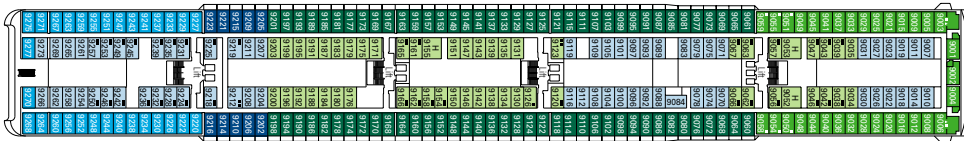

DECK PLAN & ACCOMMODATION

CABINS CATEGORIES

Inside > Bella
Ocean View > Bella*
Balcony > Bella

Inside > Fantastica
Ocean View > Fantastica
Balcony > Fantastica

Balcony > Aurea
Suite > Aurea

- 3rd bed available in all categories (except Balcony Bella, Balcony Fantastica, Balcony Aurea)
- 4th bed available in Inside Bella, Inside Fantastica, Ocean View Fantastica

- All cabins have one double bed convertible to two single beds, except cabins for guests with disabilities or reduced mobility (H)

* Certain cabins have restricted views

LEGEND

- ▲ Sofa bed
- 3rd bed is a bunk bed
- 3rd and 4th beds are bunks
- ↔ Connecting cabins
- H Cabin for guests with disabilities or reduced mobility

Data and descriptions are subject to change and will be verified at the time of booking.

878 Cabins - 2.199 Guests

MINIGOLF DECK 13
SUN DECK

DECK 12
LA BOHÈME

DECK 11
TOSCA

DECK 10
TURANDOT

DECK 9
NORMA

DECK 8
LA TRAVIATA

DECK 7
RIGOLETTO

DECK 6
OTELLO

DECK 5
AIDA