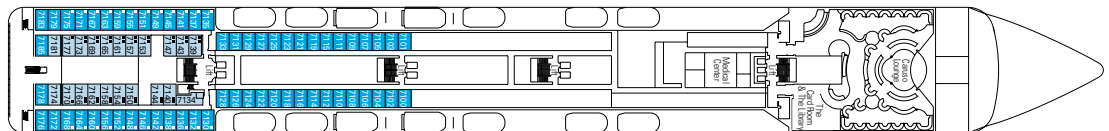

Data and descriptions are subject to change and will be verified at the time of booking.

878 Cabins - 2.199 Guests

MINIGOLF DECK 13
SUN DECK

DECK 12
LA BOHÈME

DECK 11
TOSCA

DECK 10
TURANDOT

DECK 9
NORMA

DECK 8
LA TRAVIATA

DECK 7
RIGOLETTO

DECK 6
OTELLO

DECK 5
AIDA