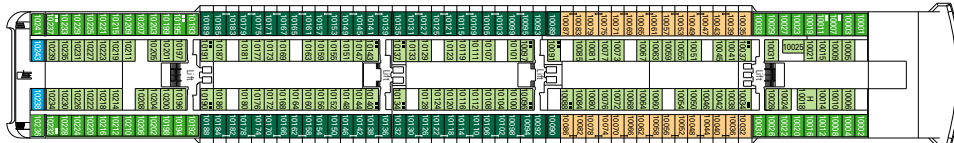

DECK PLAN & ACCOMMODATION

CABINS CATEGORIES

Inside > Bella
Ocean View > Bella*
Balcony > Bella

Inside > Fantastica
Ocean View > Fantastica
Balcony > Fantastica

Balcony > Aurea
Suite > Aurea

- 3rd bed available in all categories (except Balcony Bella, Balcony Fantastica, Balcony Aurea)
- 4th bed available in Inside Bella, Inside Fantastica, Ocean View Fantastica

- All cabins have one double bed convertible to two single beds, except cabins for guests with disabilities or reduced mobility (H)

* Certain cabins have restricted views

LEGEND

- ▲ Sofa bed
- 3rd bed is a bunk bed
- 3rd and 4th beds are bunks
- ↔ Connecting cabins
- H Cabin for guests with disabilities or reduced mobility

Data and descriptions are subject to change and will be verified at the time of booking.

878 Cabins - 2.199 Guests

MINIGOLF DECK 13
SUN DECK

DECK 12
LA BOHÈME

DECK 11
TOSCA

DECK 10
TURANDOT

DECK 9
NORMA

DECK 8
LA TRAVIATA

DECK 7
RIGOLETTO

DECK 6
OTELLO

DECK 5
AIDA