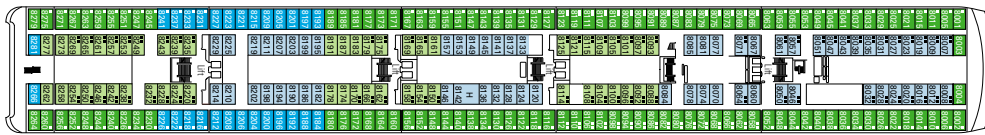

DECK PLAN & ACCOMMODATION

CABINS CATEGORIES

Inside > Bella
Ocean View > Bella*
Balcony > Bella

Inside > Fantastica
Ocean View > Fantastica
Balcony > Fantastica

Balcony > Aurea
Suite > Aurea

- 3rd bed available in all categories (except Balcony Bella, Balcony Fantastica, Balcony Aurea)
- 4th bed available in Inside Bella, Inside Fantastica, Ocean View Fantastica

- All cabins have one double bed convertible to two single beds, except cabins for guests with disabilities or reduced mobility (H)

* Certain cabins have restricted views

LEGEND

- ▲ Sofa bed
- 3rd bed is a bunk bed
- 3rd and 4th beds are bunks
- ↔ Connecting cabins
- H Cabin for guests with disabilities or reduced mobility

Data and descriptions are subject to change and will be verified at the time of booking.

878 Cabins - 2.199 Guests

MINIGOLF DECK 13
SUN DECK

DECK 12
LA BOHÈME

DECK 11
TOSCA

DECK 10
TURANDOT

DECK 9
NORMA

DECK 8
LA TRAVIATA

DECK 7
RIGOLETTO

DECK 6
OTELLO

DECK 5
AIDA