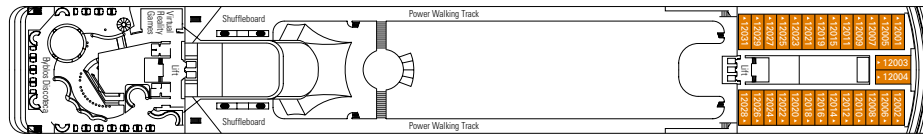

- All cabins have one double bed convertible to two single beds, except cabins for guests with disabilities or reduced mobility (H)

* Certain cabins have restricted views

LEGEND

- ▲ Sofa bed
- 3rd bed is a bunk bed
- 3rd and 4th beds are bunks
- ↔ Connecting cabins
- H Cabin for guests with disabilities or reduced mobility

Data and descriptions are subject to change and will be verified at the time of booking.

878 Cabins - 2.199 Guests

MINIGOLF DECK 13
SUN DECK

DECK 12
LA BOHÈME

DECK 11
TOSCA

DECK 10
TURANDOT

DECK 9
NORMA

DECK 8
LA TRAVIATA

DECK 7
RIGOLETTO

DECK 6
OTELLO

DECK 5
AIDA