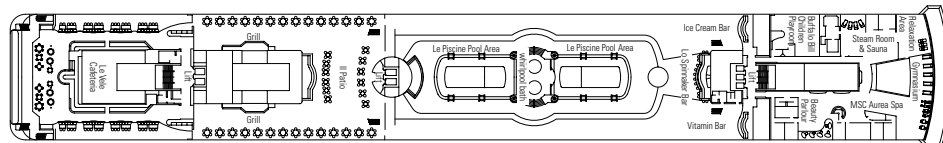

DECK PLAN & ACCOMMODATION

CABINS CATEGORIES

Inside > Bella
Ocean View > Bella*
Balcony > Bella

Inside > Fantastica
Ocean View > Fantastica
Balcony > Fantastica

Balcony > Aurea
Suite > Aurea

- 3rd bed available in all categories (except Balcony Bella, Balcony Fantastica, Balcony Aurea)
- 4th bed available in Inside Bella, Inside Fantastica, Ocean View Fantastica

- All cabins have one double bed convertible to two single beds, except cabins for guests with disabilities or reduced mobility (H)

* Certain cabins have restricted views

LEGEND

- ▲ Sofa bed
- 3rd bed is a bunk bed
- 3rd and 4th beds are bunks
- ↔ Connecting cabins
- H Cabin for guests with disabilities or reduced mobility

Data and descriptions are subject to change and will be verified at the time of booking.

878 Cabins - 2.199 Guests

MINIGOLF DECK 13
SUN DECK

DECK 12
LA BOHÈME

DECK 11
TOSCA

DECK 10
TURANDOT

DECK 9
NORMA

DECK 8
LA TRAVIATA

DECK 7
RIGOLETTO

DECK 6
OTELLO

DECK 5
AIDA