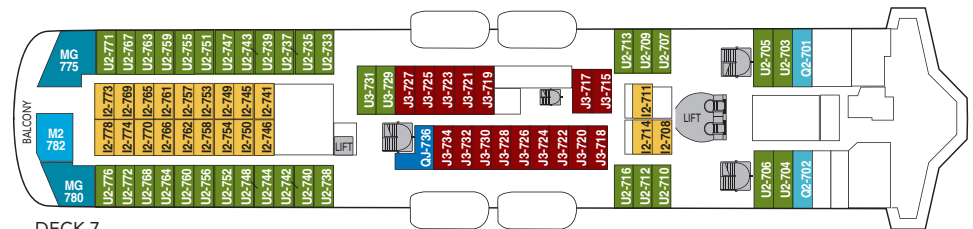

### Public areas:

- Restaurant, Café, Bar, Lounges
- Outdoor area
- Lift/stairs
- Fitness room/sauna
- Conference room

- Outdoor jacuzzi: Yes
- Internet cafe: Yes
- Fitness room/sauna: Yes

**Cabin layout:** Grand suites w/balcony: 2, Suites w/balcony: 3, Suites w/bay window: 10, Mini suites: 6, Cabins: 276, Cabins for disabled: 4. Cabins total: 301

DECK 9

DECK 8

DECK 7

DECK 6

DECK 5

DECK 4

DECK 3

<b>Year of construction:</b>	2002	<b>Gross tonnage:</b>	16 140	<b>Beam:</b>	21,5 m	<b>Passengers:</b>	822	<b>Car capacity:</b>	45
<b>Ship yard:</b>	Fosen Mek. Verk., (N)	<b>Overall length:</b>	135,75 metres	<b>Service speed:</b>	15 knots	<b>Beds:</b>	646	Max weight: 5000	Max height: 2,20
								Max length: 6,30	Max width: 2,40