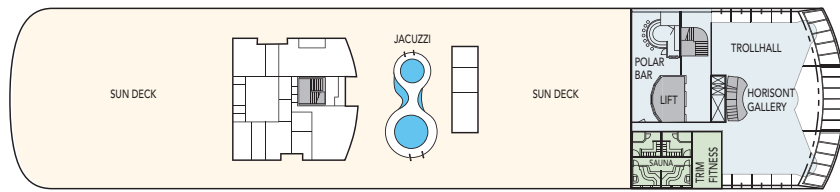

## CABIN CATEGORIES

BC	Description	Deck
<b>MX Outs</b>	Owners suite, two rooms, queen size bed, sitting area, dining table, TV, stereo, coffeemaker, internet access, minibar, safe, private balcony. De luxe bathroom w/ bath tub & wc. Separate guest wc.	8
<b>MG Outs</b>	Grand suite, one room, queen size bed, sitting area, TV, internet access, stereo, coffeemaker, minibar, safe, de luxe bathroom with, bath tub & shower/wc. MG on deck 8 w/large bay window. Suite 780 & 775 w/private balcony and separate sleeping area. Suite 780 shower only, 775 bath tub only.	7,8
<b>M Outs</b>	One room suite, queen size bed, sitting area, TV, internet access, stereo, coffeemaker, minibar, private balcony. De luxe bathroom w/shower & wc.	7
<b>Q Outs</b>	Mini suite, queen size bed, sitting area, TV, stereo, coffeemaker, minibar, shower/wc.	6,7
<b>QJ Outs</b>	Mini suite, twin beds, sitting area, TV, mini bar, shower/wc, limited or no view.	6,7
<b>U Outs</b>	One bed, one sofa bed, table, shower/wc.	7,8
<b>P Outs</b>	One bed, one sofa bed, table, shower/wc.	6
<b>N Outs</b>	One bed, one sofa bed, table, shower/wc.	4
<b>J Outs</b>	One bed, one sofa bed, shower/wc, limited or no view.	6,7
<b>L Outs</b>	One bed, one sofa bed, porthole, shower/wc.	3,4
<b>I Ins.</b>	One bed, one sofa bed, TV, shower/wc.	4,6,7
<b>H Outs</b>	Cabin for disabled.	6

### Public areas:

- Restaurant, Café, Bar, Lounges
- Outdoor area
- Lift/stairs
- Fitness room/sauna
- Conference room

- Outdoor jacuzzi: Yes
- Internet cafe: Yes
- Fitness room/sauna: Yes

**Cabin layout:** Grand suites w/balcony: 2, Suites w/balcony: 3, Suites w/bay window: 10, Mini suites: 6, Cabins: 276, Cabins for disabled: 4. Cabins total: 301