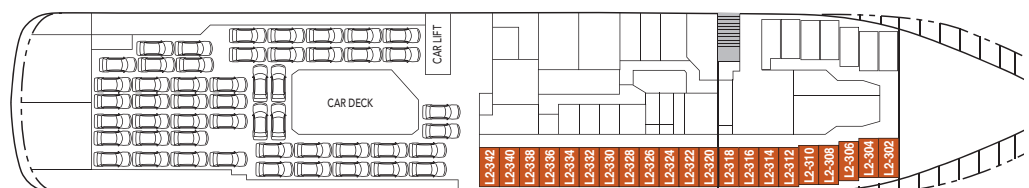

### Public areas:

- Restaurant, Café, Bar, Lounges
- Outdoor area
- Lift/stairs
- Fitness room/sauna
- Conference room

- Outdoor jacuzzi: Yes
- Internet cafe: Yes
- Fitness room/sauna: Yes

**Cabin layout:** Grand suites w/balcony: 2, Suites w/balcony: 3, Suites w/bay window: 10, Mini suites: 6, Cabins: 276, Cabins for disabled: 4. Cabins total: 301

DECK 9

DECK 8

DECK 7

DECK 6

DECK 5

DECK 4

DECK 3

<b>Year of construction:</b>	2002	<b>Gross tonnage:</b>	16 140	<b>Beam:</b>	21,5 m	<b>Passengers:</b>	822	<b>Car capacity:</b>	45
<b>Ship yard:</b>	Fosen Mek. Verk., (N)	<b>Overall length:</b>	135,75 metres	<b>Service speed:</b>	15 knots	<b>Beds:</b>	646	Max weight: 5000	Max height: 2,20
								Max length: 6,30	Max width: 2,40