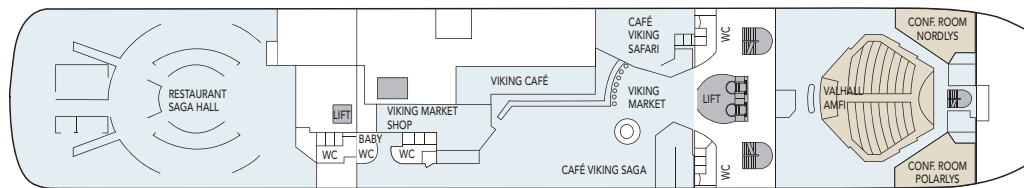

MS TROLLFJORD

- DECK 9
- DECK 8
- DECK 7
- DECK 6
- DECK 5
- DECK 4
- DECK 3
- DECK 2
- DECK 1

CABIN CATEGORIES

BC	Description	Deck
MX Outs	Owners suite, two rooms, queen size bed, sitting area, dining table, TV, stereo, coffeemaker, internet access, minibar, safe, private balcony. De luxe bathroom w/ bath tub & wc. Separate guest wc.	8
MG Outs	Grand suite, one room, queen size bed, sitting area, TV, internet access, stereo, coffeemaker, minibar, safe, de luxe bathroom with, bath tub & shower/wc. MG on deck 8 w/large bay window. Suite 780 & 775 w/private balcony and separate sleeping area. Suite 780 shower only, 775 bath tub only.	7,8
M Outs	One room suite, queen size bed, sitting area, TV, internet access, stereo, coffeemaker, minibar, private balcony. De luxe bathroom w/shower & wc.	7
Q Outs	Mini suite, queen size bed, sitting area, TV, stereo, coffeemaker, minibar, shower/wc.	6,7
QJ Outs	Mini suite, twin beds, sitting area, TV, mini bar, shower/wc, limited or no view.	6,7
U Outs	One bed, one sofa bed, table, shower/wc.	7,8
P Outs	One bed, one sofa bed, table, shower/wc.	6
N Outs	One bed, one sofa bed, table, shower/wc.	4
J Outs	One bed, one sofa bed, shower/wc, limited or no view.	6,7
L Outs	One bed, one sofa bed, porthole, shower/wc.	3,4
I Ins.	One bed, one sofa bed, TV, shower/wc.	4,6,7
H Outs	Cabin for disabled.	6

Due to weather conditions portholes may be closed upon captains decision.

Public areas:

- Restaurant, Café, Bar, Lounges
- Outdoor area
- Lift/stairs
- Fitness room/sauna
- Conference room

- Outdoor jacuzzi: Yes
- Internet cafe: Yes
- Fitness room/sauna: Yes

Cabin layout: Grand suites w/balcony: 2, Suites w/balcony: 3, Suites w/bay window: 10, Mini suites: 6, Cabins: 276, Cabins for disabled: 4. Cabins total: 301

DECK 5