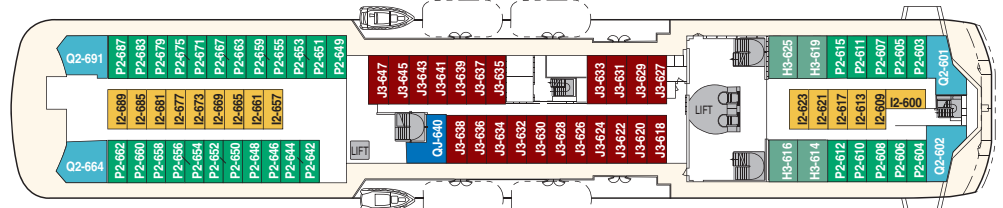

### Public areas:

- Restaurant, Café, Bar, Lounges
- Outdoor area
- Lift/stairs
- Fitness room/sauna
- Conference room

- Outdoor jacuzzi: Yes
- Internet cafe: Yes
- Fitness room/sauna: Yes

**Cabin layout:** Grand suites w/balcony: 2, Suites w/balcony: 3, Suites w/bay window: 10, Mini suites: 6, Cabins: 276, Cabins for disabled: 4. Cabins total: 301

DECK 9

DECK 8

DECK 7

DECK 6

DECK 5

DECK 4

DECK 3

<b>Year of construction:</b>	2002	<b>Gross tonnage:</b>	16 140	<b>Beam:</b>	21,5 m	<b>Passengers:</b>	822	<b>Car capacity:</b>	45
<b>Ship yard:</b>	Fosen Mek. Verk., (N)	<b>Overall length:</b>	135,75 metres	<b>Service speed:</b>	15 knots	<b>Beds:</b>	646	Max weight: 5000	Max height: 2,20
								Max length: 6,30	Max width: 2,40