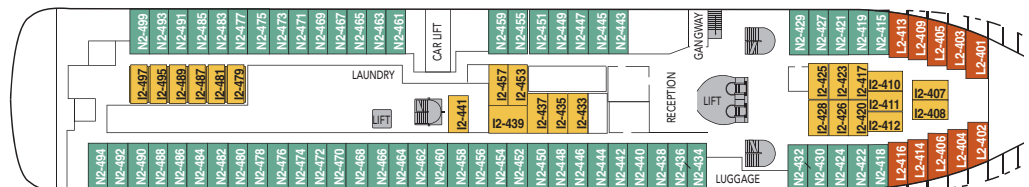

### Public areas:

- Restaurant, Café, Bar, Lounges
- Outdoor area
- Lift/stairs
- Fitness room/sauna
- Conference room

- Outdoor jacuzzi: Yes
- Internet cafe: Yes
- Fitness room/sauna: Yes

**Cabin layout:** Grand suites w/balcony: 2, Suites w/balcony: 3, Suites w/bay window: 10, Mini suites: 6, Cabins: 276, Cabins for disabled: 4. Cabins total: 301

DECK 9

DECK 8

DECK 7

DECK 6

DECK 5

DECK 4

DECK 3

<b>Year of construction:</b>	2002	<b>Gross tonnage:</b>	16 140	<b>Beam:</b>	21,5 m	<b>Passengers:</b>	822	<b>Car capacity:</b>	45
<b>Ship yard:</b>	Fosen Mek. Verk., (N)	<b>Overall length:</b>	135,75 metres	<b>Service speed:</b>	15 knots	<b>Beds:</b>	646	Max weight: 5000	Max height: 2,20
								Max length: 6,30	Max width: 2,40