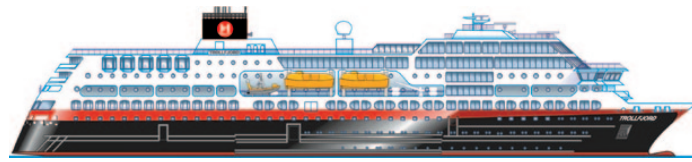

MS TROLLFJORD

- DECK 9
- DECK 8
- DECK 7
- DECK 6
- DECK 5
- DECK 4
- DECK 3
- DECK 2
- DECK 1

CABIN CATEGORIES

BC	Description	Deck
MX Outs	Owners suite, two rooms, queen size bed, sitting area, dining table, TV, stereo, coffeemaker, internet access, minibar, safe, private balcony. De luxe bathroom w/ bath tub & wc. Separate guest wc.	8
MG Outs	Grand suite, one room, queen size bed, sitting area, TV, internet access, stereo, coffeemaker, minibar, safe, de luxe bathroom with, bath tub & shower/wc. MG on deck 8 w/large bay window. Suite 780 & 775 w/private balcony and separate sleeping area. Suite 780 shower only, 775 bath tub only.	7,8
M Outs	One room suite, queen size bed, sitting area, TV, internet access, stereo, coffeemaker, minibar, private balcony. De luxe bathroom w/shower & wc.	7
Q Outs	Mini suite, queen size bed, sitting area, TV, stereo, coffeemaker, minibar, shower/wc.	6,7
QJ Outs	Mini suite, twin beds, sitting area, TV, mini bar, shower/wc, limited or no view.	6,7
U Outs	One bed, one sofa bed, table, shower/wc.	7,8
P Outs	One bed, one sofa bed, table, shower/wc.	6
N Outs	One bed, one sofa bed, table, shower/wc.	4
J Outs	One bed, one sofa bed, shower/wc, limited or no view.	6,7
L Outs	One bed, one sofa bed, porthole, shower/wc.	3,4
I Ins.	One bed, one sofa bed, TV, shower/wc.	4,6,7
H Outs	Cabin for disabled.	6

Due to weather conditions portholes may be closed upon captains decision.

Public areas:

- Restaurant, Café, Bar, Lounges
- Outdoor area
- Lift/stairs
- Fitness room/sauna
- Conference room

- Outdoor jacuzzi: Yes
- Internet cafe: Yes
- Fitness room/sauna: Yes

Cabin layout: Grand suites w/balcony: 2, Suites w/balcony: 3, Suites w/bay window: 10, Mini suites: 6, Cabins: 276, Cabins for disabled: 4. Cabins total: 301