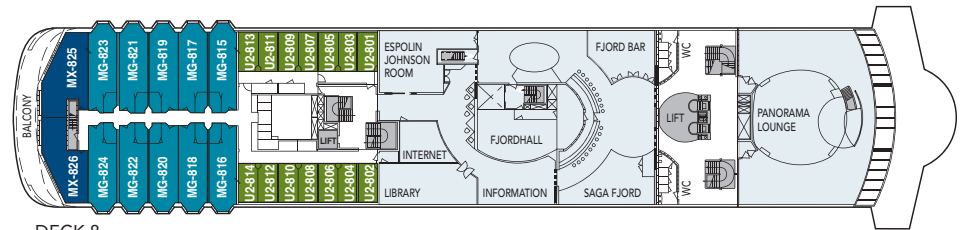

### Public areas:

- Restaurant, Café, Bar, Lounges
- Outdoor area
- Lift/stairs
- Fitness room/sauna
- Conference room

- Outdoor jacuzzi: Yes
- Internet cafe: Yes
- Fitness room/sauna: Yes

**Cabin layout:** Grand suites w/balcony: 2, Suites w/balcony: 3, Suites w/bay window: 10, Mini suites: 6, Cabins: 276, Cabins for disabled: 4. Cabins total: 301

DECK 9

DECK 8

DECK 7

DECK 6

DECK 5

DECK 4

DECK 3

<b>Year of construction:</b>	2002	<b>Gross tonnage:</b>	16 140	<b>Beam:</b>	21,5 m	<b>Passengers:</b>	822	<b>Car capacity:</b>	45
<b>Ship yard:</b>	Fosen Mek. Verk., (N)	<b>Overall length:</b>	135,75 metres	<b>Service speed:</b>	15 knots	<b>Beds:</b>	646	Max weight: 5000	Max height: 2,20
								Max length: 6,30	Max width: 2,40